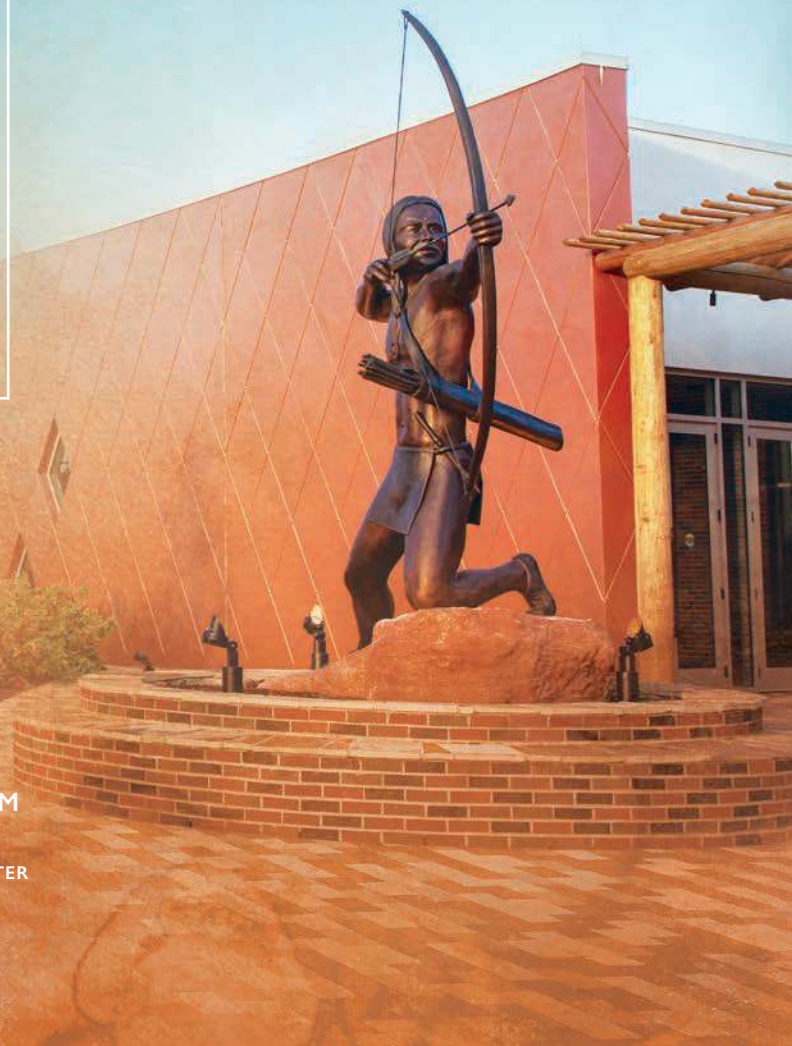

EXHIBITIONS

The exhibitions highlight a journey through Choctaw history and culture. Guests will experience Choctaw stories through a series of immersive environments featuring ancient artifacts, modern technologies and interactive experiences. From the historical origins of the Choctaw people to the future brimming with possibility, the exhibits will leave guests awed, inspired and hopeful.

LIVING VILLAGE

The Choctaw Living Village's mound is inspired by Nvnih Waiya – the Choctaw ceremonial mound in Mississippi. This mound illustrates the monumental and sophisticated architectural relationship between the Choctaw people and Mother Earth. Guests can walk near the mound as they explore Choctaw dwellings, interact with village demonstrations and participate in various activities, including stickball, basketry and agriculture.